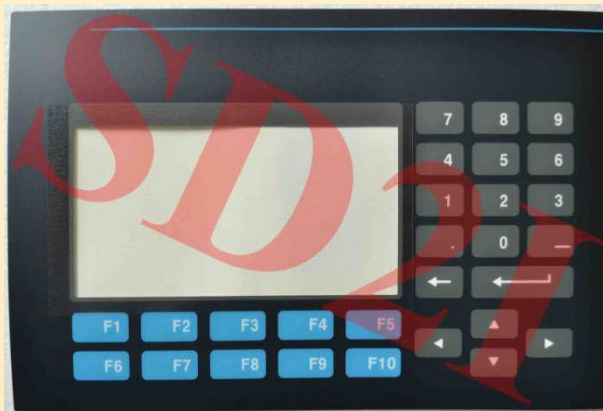

Specification

Membrane keyboard ALLEN BRADLEY PANELVIEW 550 2711-B5A3 : CLAV080334

Model name	CLAV080334
Outline dimension	233mm x 156mm
Windows dimension	124mm x 65mm
Window position	26mm from the left edge 45mm from the top edge
Key quantity	28
Length output cable	83mm
Output connector	Berg 11 pts
Number of wires	11
Serigraphy	4 Colors
Adhesive	Back polyester 3M